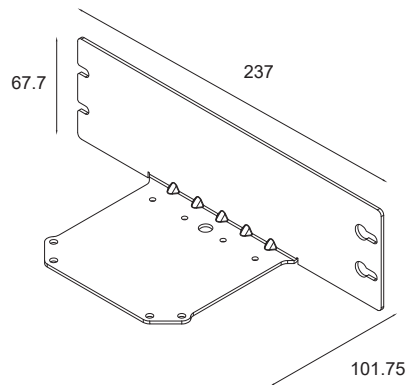

# SIDE-GM

GM Series Side Mount Kit

## Specifications

Mounting Method	• Side Mount
Dimension ( W x D x H )	• 237 x 101.75 x 67.7 mm
Weight	• 0.39 kg
Material	• SECC

## Dimensions

Unit: mm