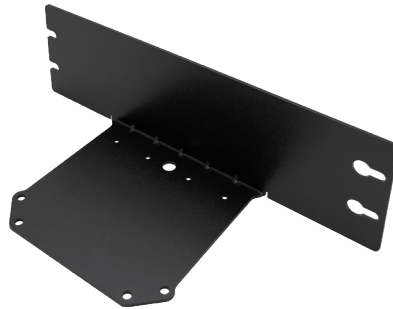

# SIDE-GM

GM Series Side Mount Kit

## Specifications

Mounting Method	• Side Mount
Dimension ( W x D x H )	• 237 x 101.75 x 67.7 mm
Weight	• 0.39 kg
Material	• SECC